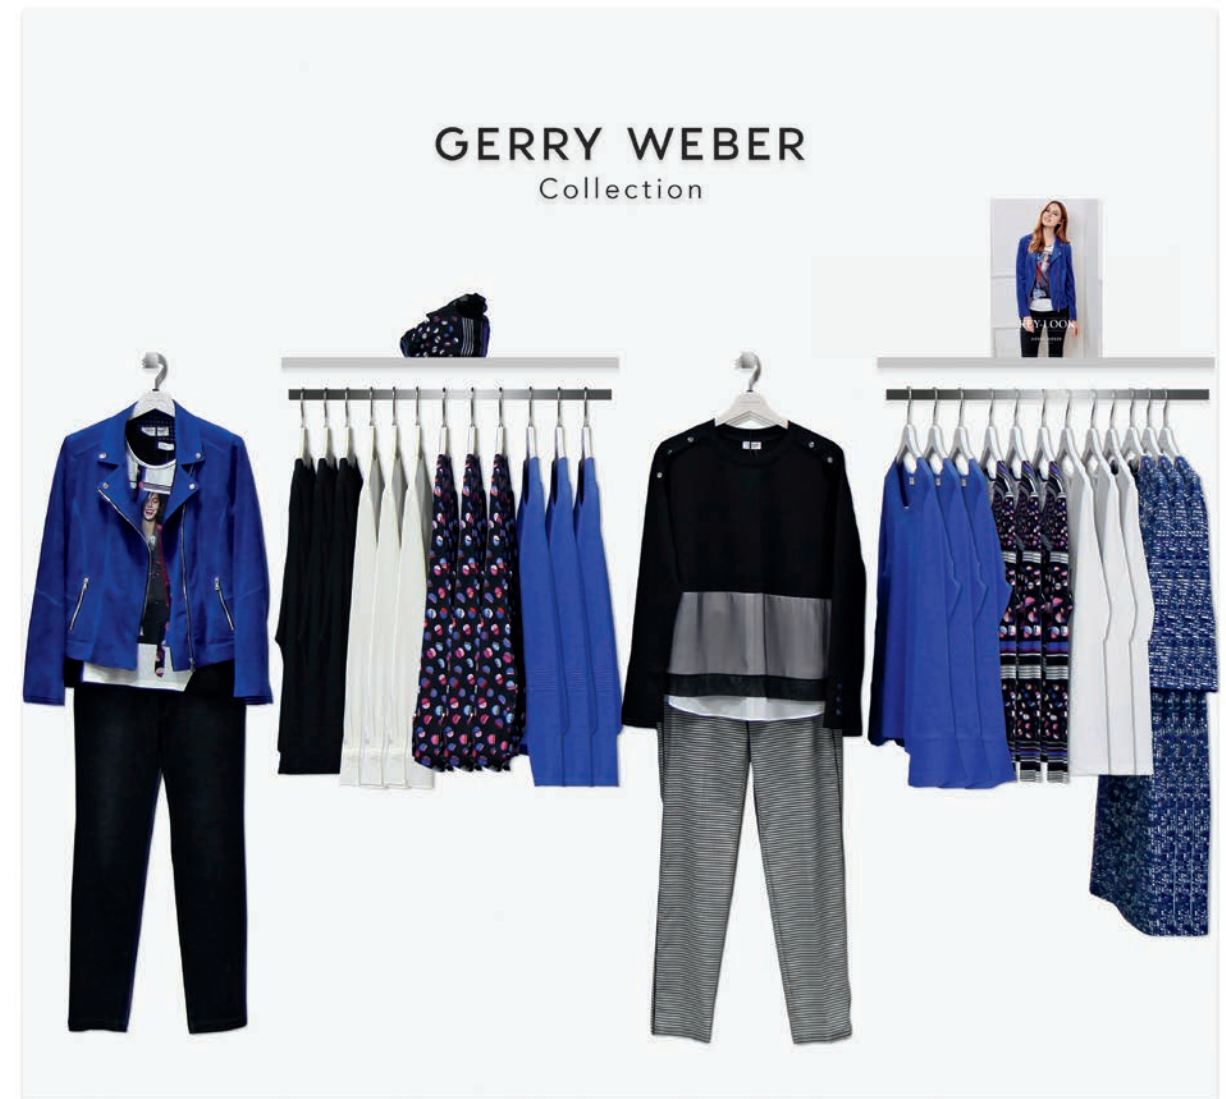

Dress 780002 38069 1089

Shirt 770208 35008 1090 Trousers 720005 38237 1090

Shirt 771002 35704 11000 Trousers 720005 38237 1090

---

**ELECTRIC VIBES**  
DELIVERY DATE 23/10/ – 02/11/2017

---

LOVELY WEEKEND  
DELIVERY DATE 27/11/ – 07/12/2017