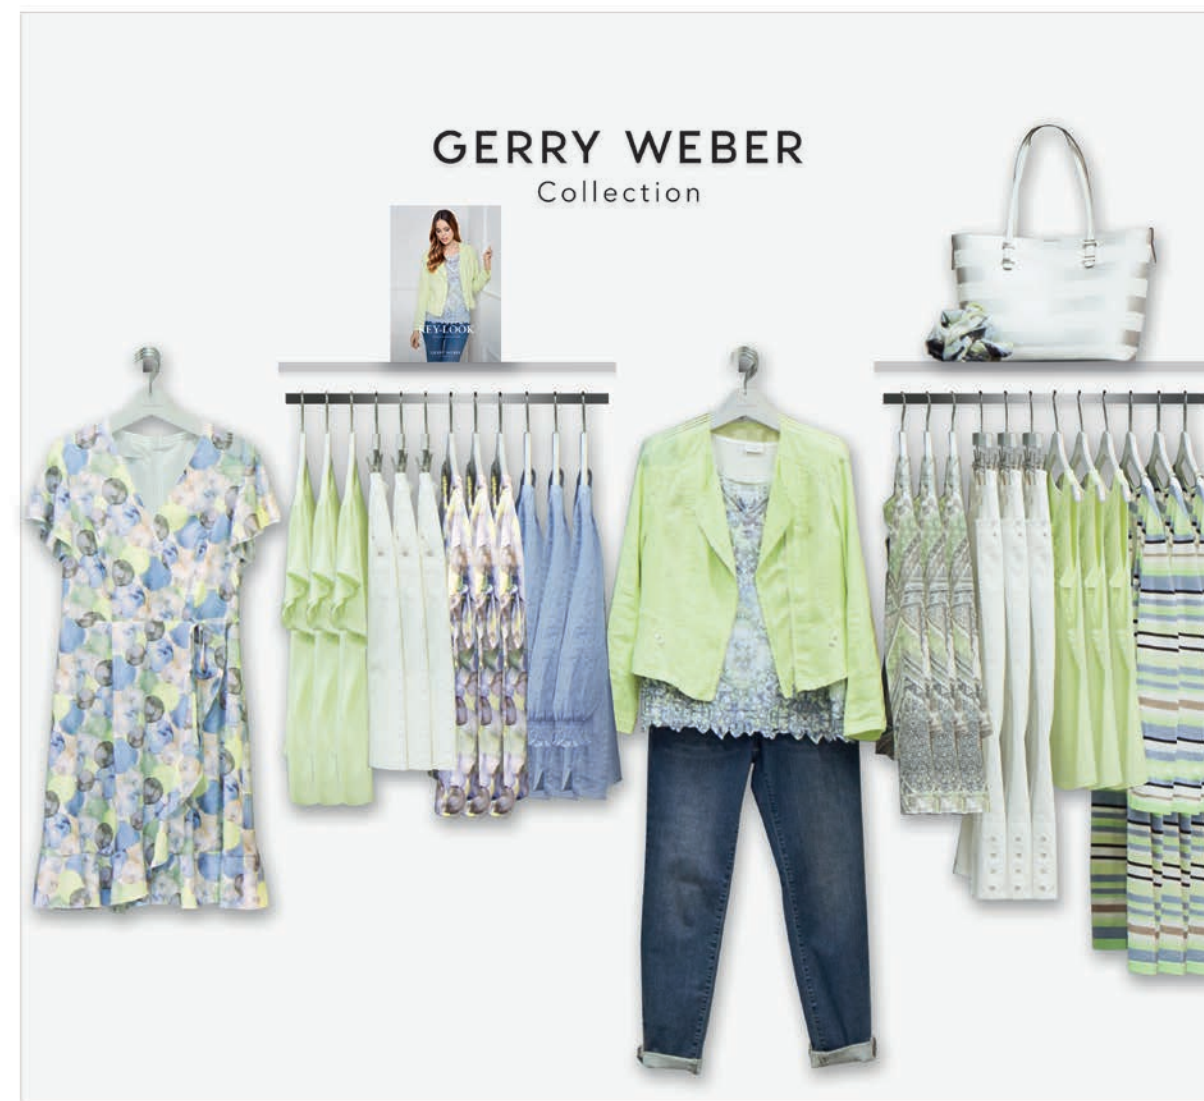

DAYDREAM
DELIVERY DATE 26/03/ – 05/04/2018