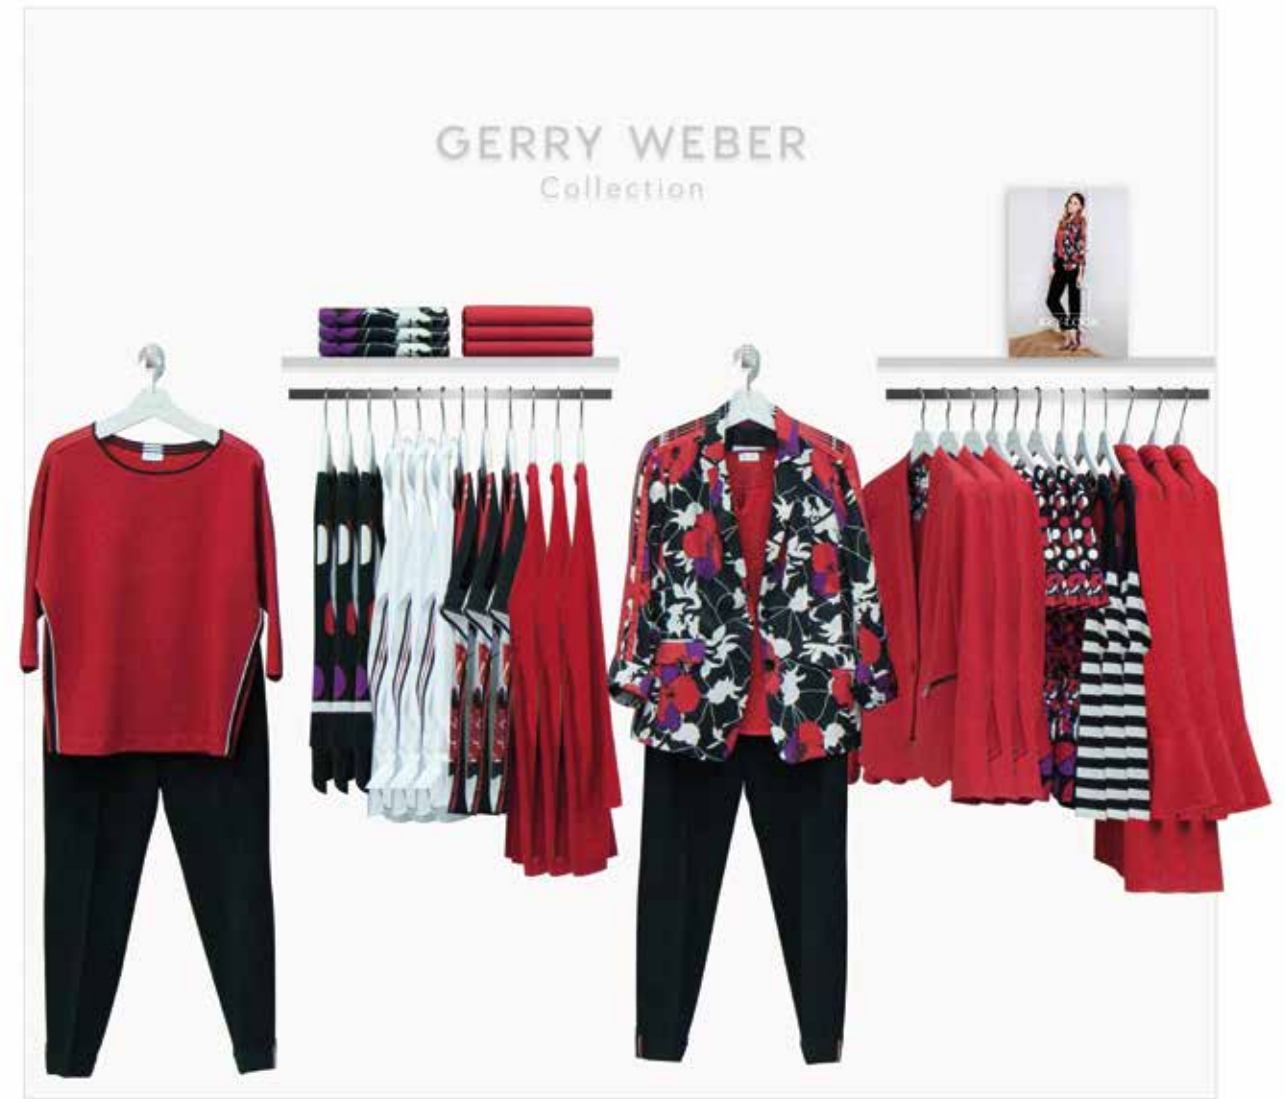

INSPIRING COLOURS
DELIVERY DATE 18/07/2018 – 02/08/2018