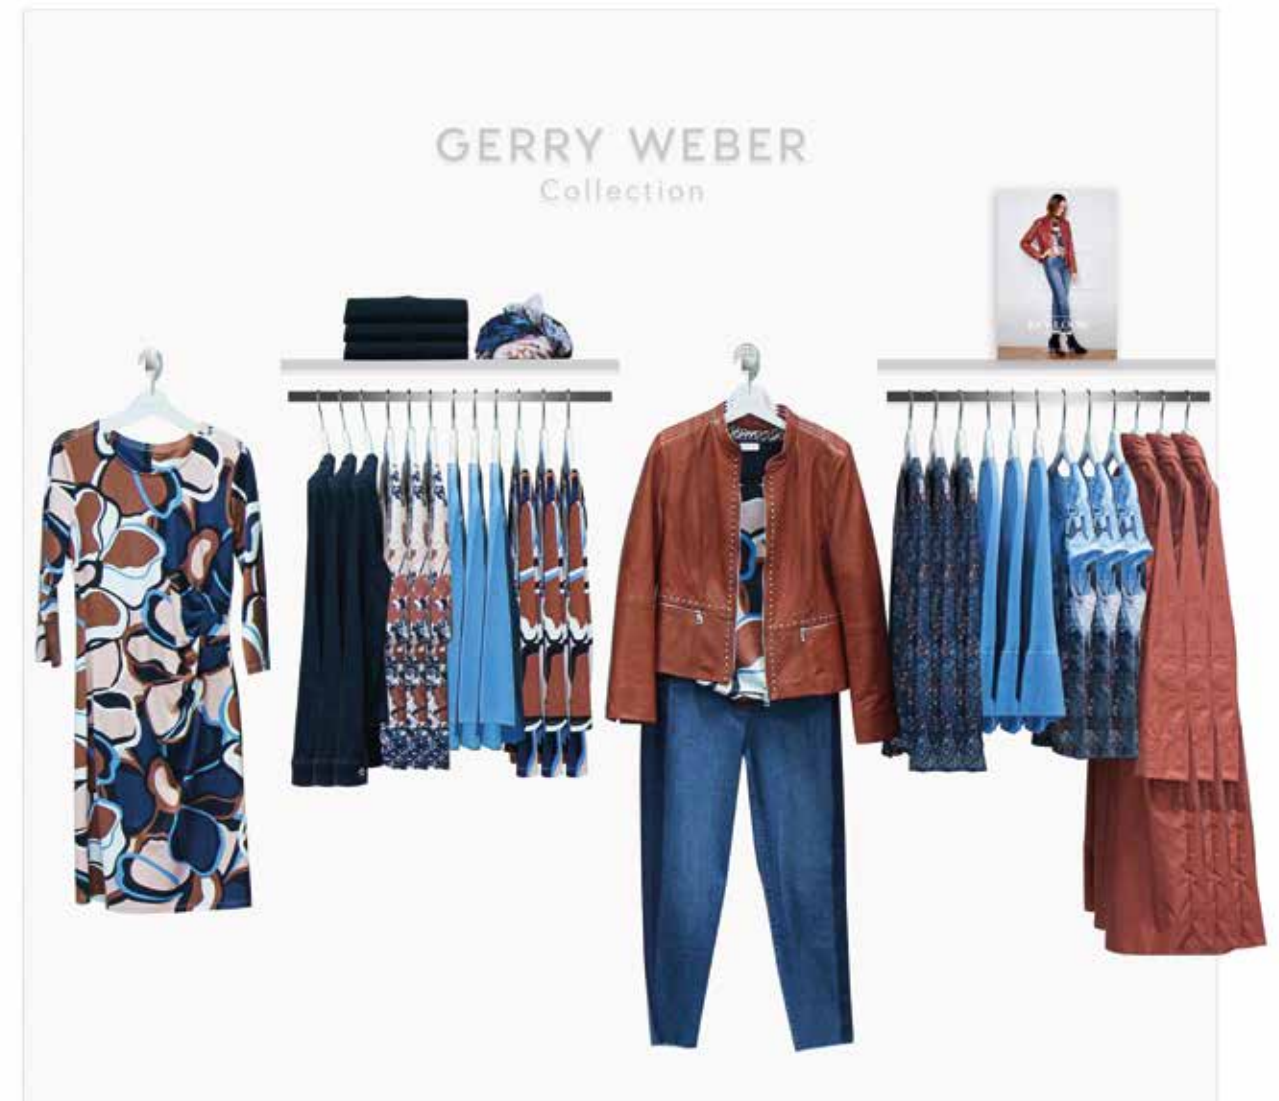

INSPIRING SKY
DELIVERY DATE 20/06/ – 05/07/2018